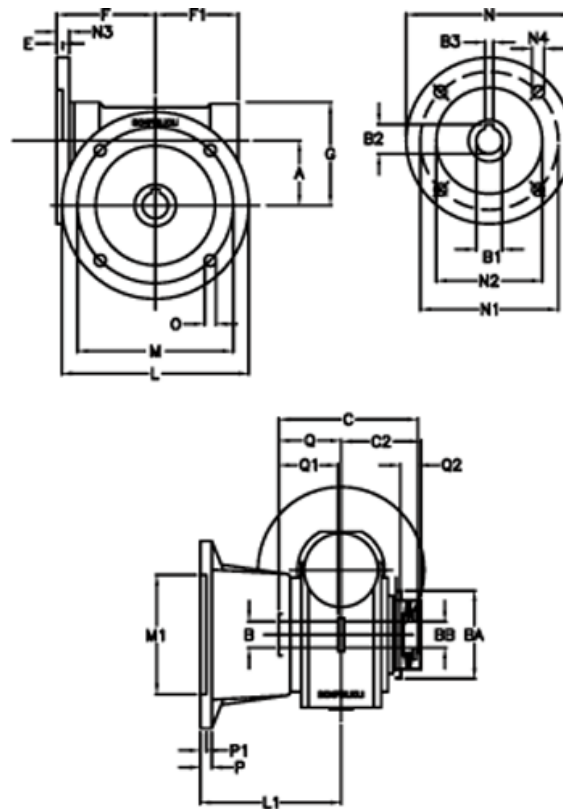

Article number: 390204402862816

Description: Worm Gear with Torque Limiter
VF 44-L1-FA-28-P71B14

Measures

a = 44.6	C2 = 48	m = 87	P = 9
B = 18	Description = VF 44FA-xx-71B14	M1 = 60	P1 = 7
B1 E7 = 14	E = 2	N = 105	Q = 32.0
B2 = 16.3	F = 65	N1 = 85	Q1 = 32
B3 H9 = 5	F1 = 54	N2 = 70	Q2 = 12
BA = 40	g = 71	N3 = 10.0	
BB H7 = 11	L = 110	N4 = 7.0	
C = 79	L1 = 90	O = 8.5	